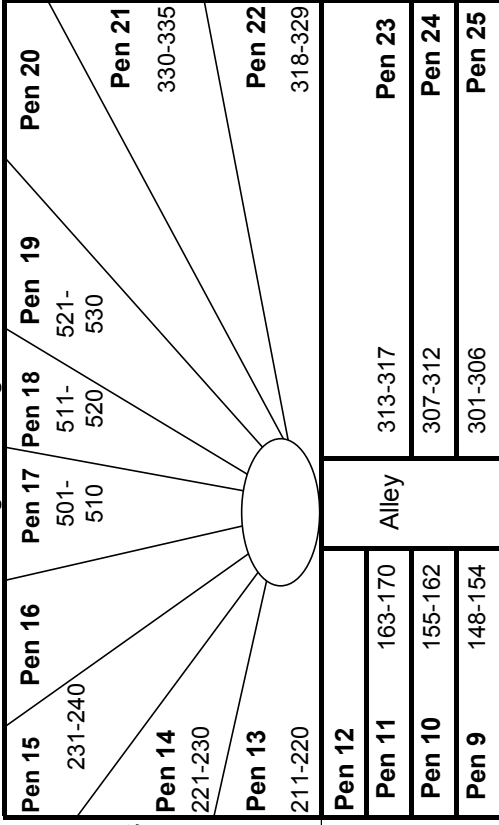

Welcome to Express Ranches 2023 Fall Bull Sale

405.350.0044

www.expressranches.com

Ranch Offices

Garth Brooks Blvd.

Registered Angus Heifers

Hereford Bulls