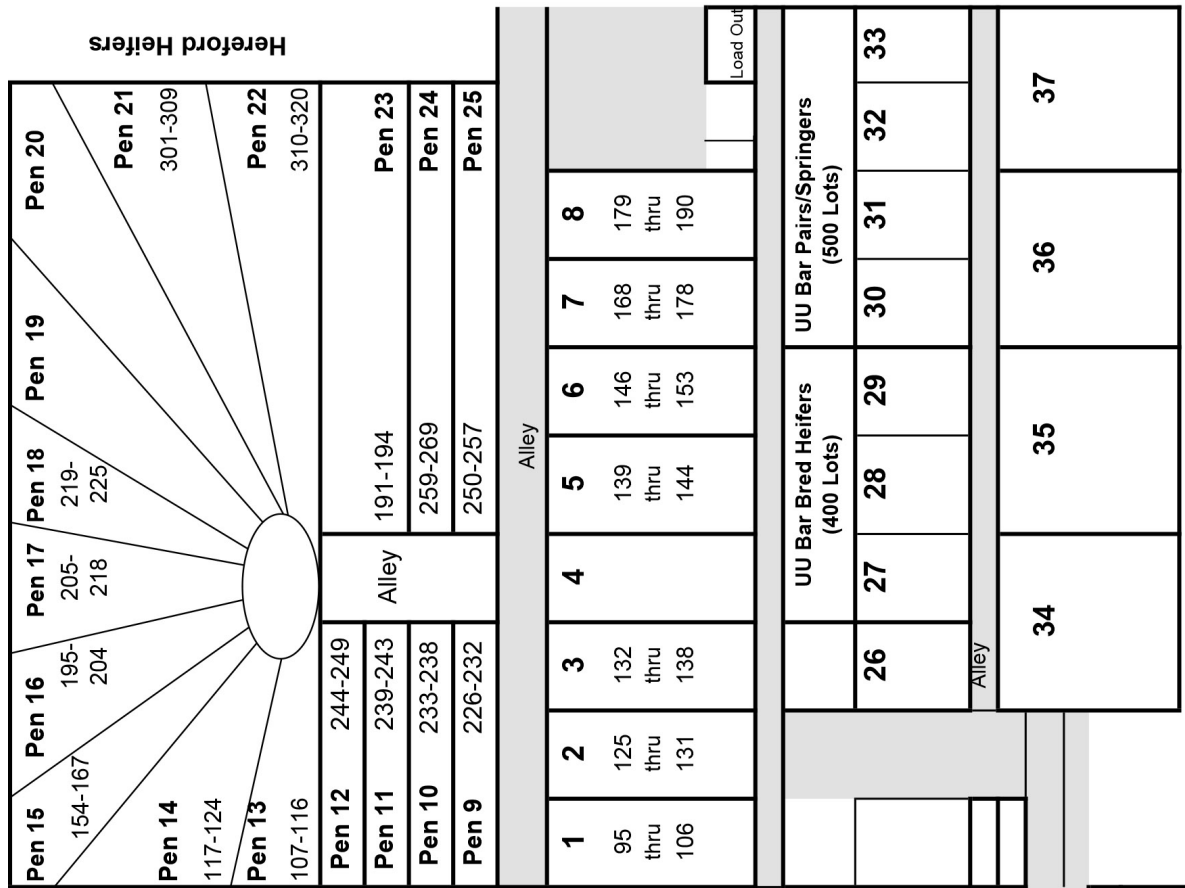

Welcome to Express Ranches 2021 Fall Bull Sale

405.350.0044

www.expressranches.com

Garth Brooks Blvd.

Ranch Offices

Hereford Heifers

Main Entrance

D1	D2	D3	D4	D5	D6	D7	D8	D9	D10	D11	D12
78 thru 94	1, 5, 6, 9	13-19	20-26	27-32		33-40	42-48	49-55	57-61	62-69	70-77
						78 86	11	12	267	269	

Sale Pavillion

SHOW BARN

Sale Day Outs: 10, 24, 25, 38, 41, 56, 59, 90, 103, 127, 137, 145, 148, 158, 175, 211, 231, 258